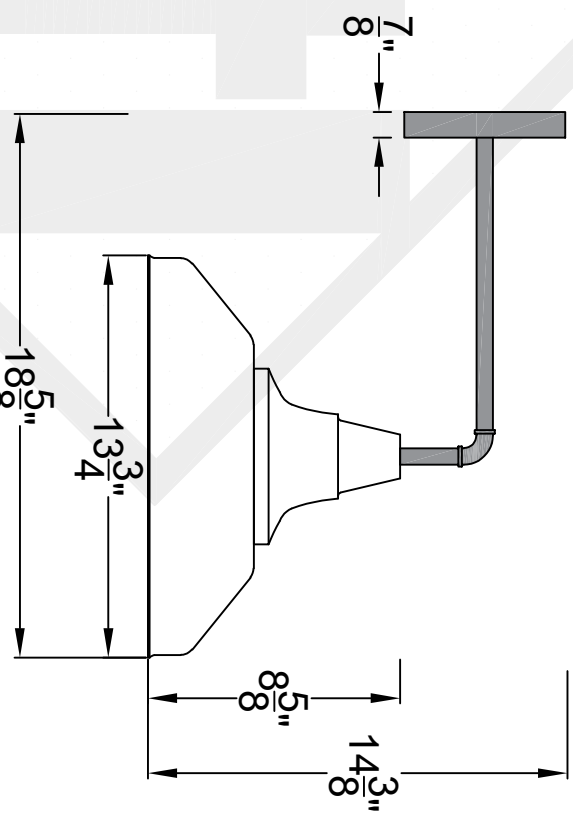

JAMESTOWN BARN LIGHT

Mounting Plate

St. James
LIGHTING

SCALE: N.T.S.	DRAFT: Y. McCullough
FILE: BARN	APP'D: J. Rogon
JOB: X	DATE: 2/19/24

Lights are handcrafted.
Dimensions may vary by 1/4"

UL Certified
Candelabra- Max 60 Watt Bulb
Edison- Max 660 Watt Bulb