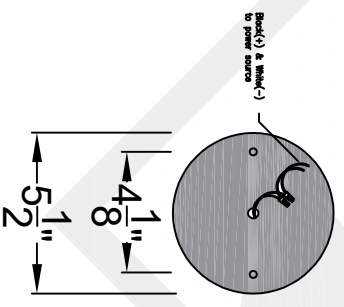

JAMESTOWN BARN LIGHT

Mounting Plate

St. James
LIGHTING

SCALE: N.T.S.	DRAFT: Y. McCullough
FILE: BARN	APP'D: J. Rogon
JOB: X	DATE: 2/19/24

Lights are handcrafted.
Dimensions may vary by 1/4"

UL Certified
Candelabra- Max 60 Watt Bulb
Edison- Max 660 Watt Bulb