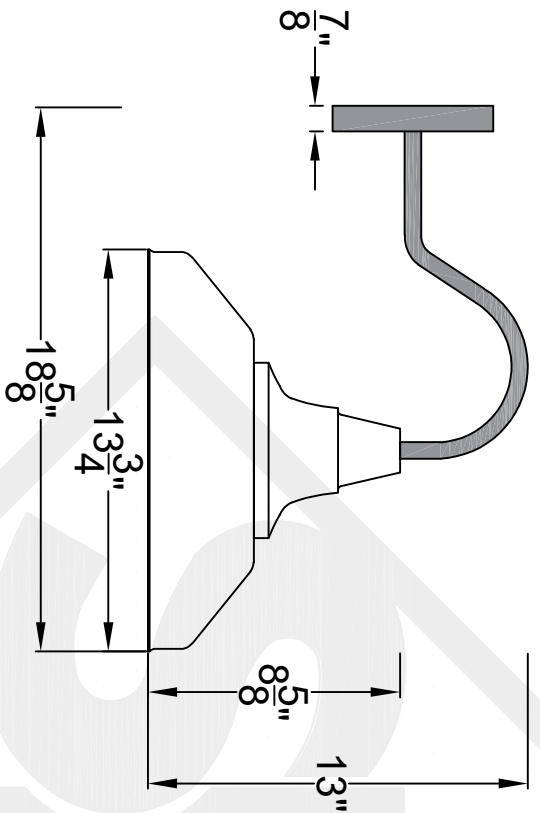

JAMESTOWN BARN LIGHT

Mounting Plate

St. James
LIGHTING

SCALE: N.T.S.	DRAFT: Y. McCullough
FILE: BARN	APP'D: J. Rogon
JOB: X	DATE: 2/19/24

Lights are handcrafted.
Dimensions may vary by 1/4"

UL Certified
Candelabra- Max 60 Watt Bulb
Edison- Max 660 Watt Bulb