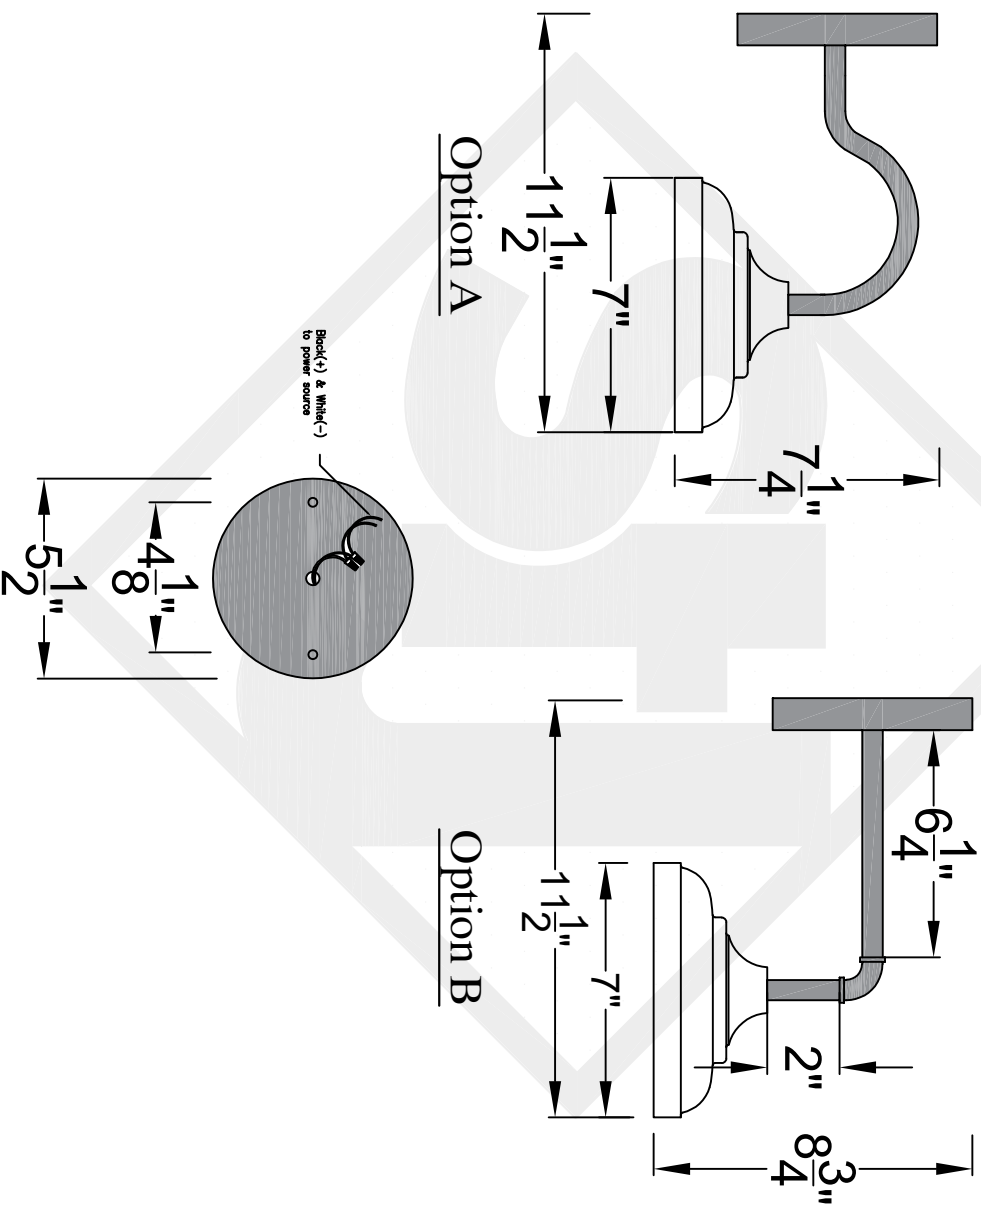

LOUISVILLE BARN LIGHT

Mounting Plate

St. James
LIGHTING

DRAFT: T. Herring

APP'D: J. Ragon

DATE: 4-19-2023

SCALE: N.T.S.

FILE: BARN

JOB: X

Lights are handcrafted.
Dimensions may vary by 1/4"

UL Certified

Candelabra- Max 60 Watt Bulb

Edison- Max 660 Watt Bulb