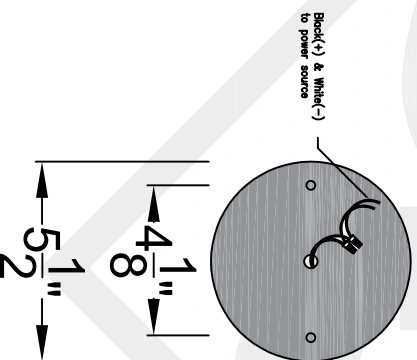

FREDERICKSBURG BARN LIGHT

Mounting Plate

St. James
LIGHTING

SCALE: N.T.S.
FILE: BARN
JOB: X

DRAFT: T. Herring
APP'D: J. Ragon
DATE: 4-19-2023

Lights are handcrafted.
Dimensions may vary by 1/4"

UL Certified
Candelabra- Max 60 Watt Bulb
Edison- Max 660 Watt Bulb