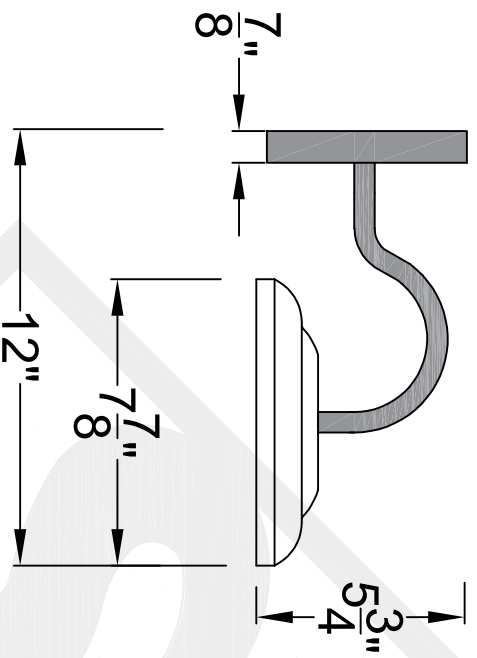

FREDERICKSBURG BARN LIGHT

Mounting Plate

St. James
LIGHTING

SCALE: N.T.S.
FILE: BARN
JOB: X

DRAFT: T. Herring
APP'D: J. Ragon
DATE: 4-19-2023

Lights are handcrafted.
Dimensions may vary by 1/4"

UL Certified
Candelabra- Max 60 Watt Bulb
Edison- Max 660 Watt Bulb