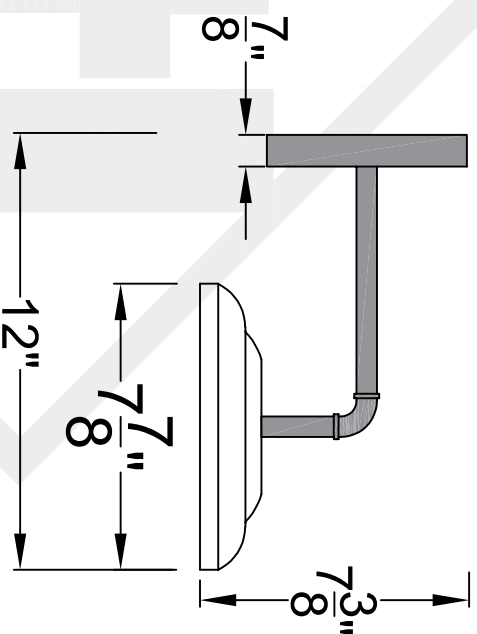

FREDERICKSBURG BARN LIGHT

Mounting Plate

St. James
LIGHTING

SCALE: N.T.S.
FILE: BARN
JOB: X

DRAFT: T. Herring
APP'D: J. Ragon
DATE: 4-19-2023

Lights are handcrafted.
Dimensions may vary by 1/4"

UL Certified
Candelabra- Max 60 Watt Bulb
Edison- Max 660 Watt Bulb