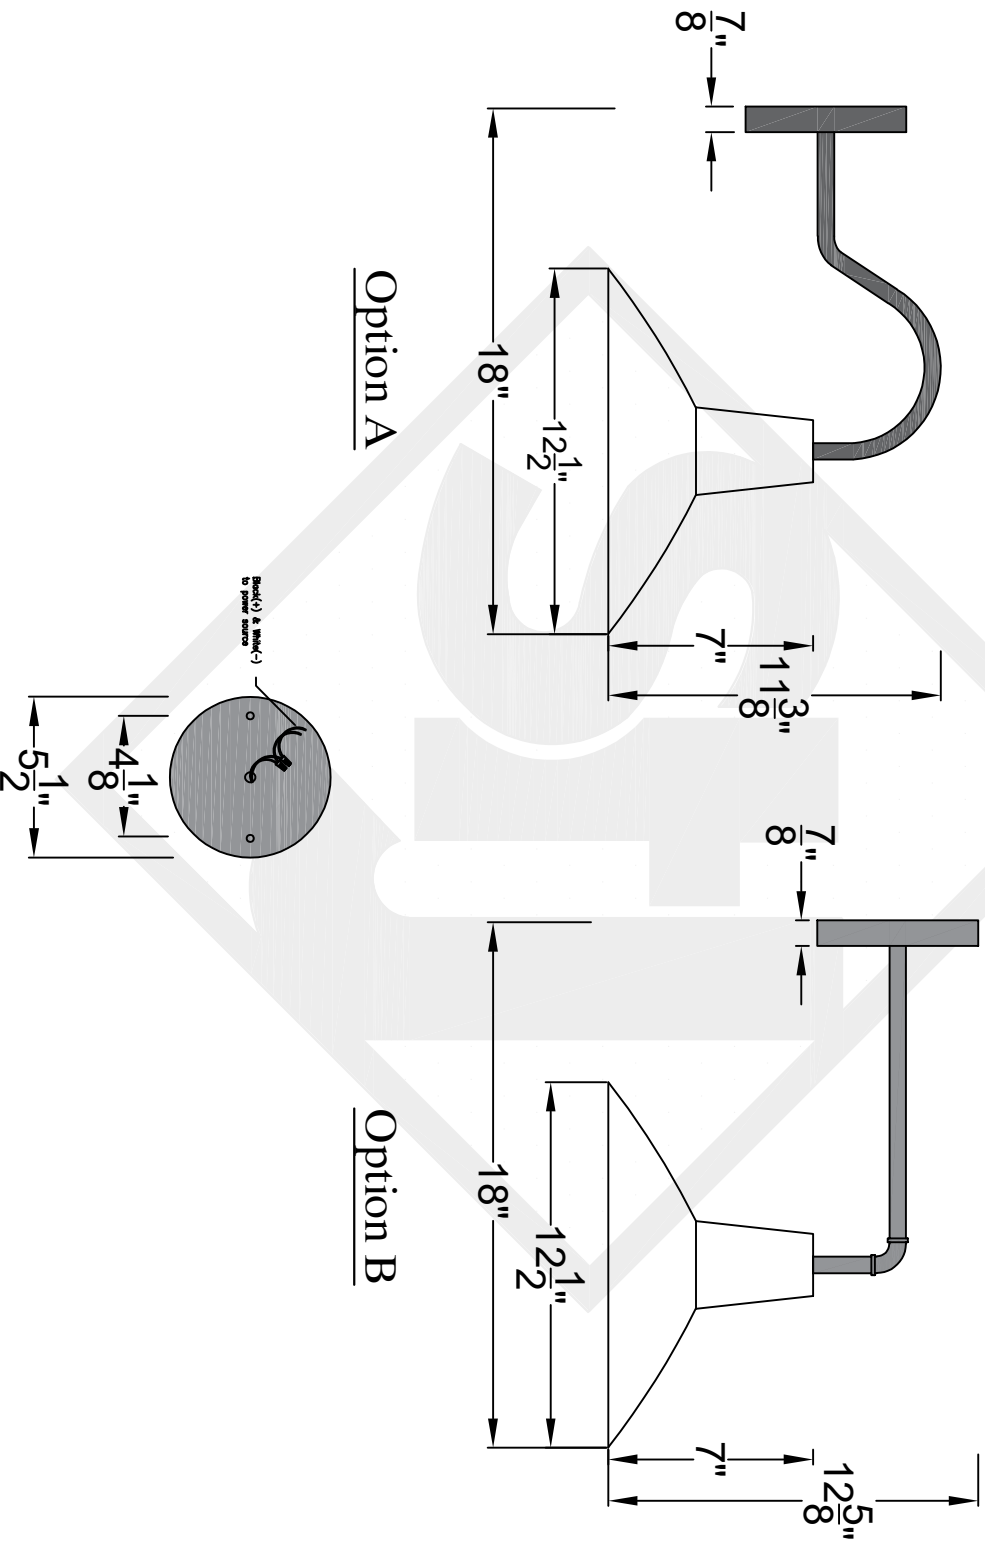

AUSTIN BARN LIGHT

Mounting Plate

St. James
LIGHTING

SCALE: N.T.S.
DRAFT: Y. McCullough

FILE: BARN
APP'D: J. Rogon

JOB: X
DATE: 2/19/24

Lights are handcrafted.
Dimensions may vary by 1/4"

UL Certified

Candelabra- Max 60 Watt Bulb
Edison- Max 660 Watt Bulb