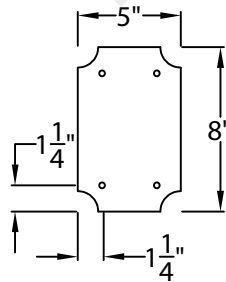

Comes standard w/
Top Curl

Front View

Side View

Backplate

St. James
LIGHTING

SCALE: N.T.S.	DRAFT: Y. McCullough
FILE: WOOM	APP'D: J. Ragan
JOB: X	DATE: 3/20/25

Lights are handcrafted.
Dimensions may vary by 1/4"

Lights are handcrafted.
Dimensions may vary by 1/4"

B.T.U. Rating
Natural Gas: 2730 B.T.U.
Propane: 2080 B.T.U.

WOOD DALE GRANDE DECORATIVE STEEL WALL MOUNT

Comes standard
w/ Top Curl

Front View

Side View

Backplate

St. James
LIGHTING

SCALE: N.T.S.	DRAFT: Y. McCullough
FILE: WOOG	APP'D: J. Ragan
JOB: X	DATE: 3/20/25

Lights are handcrafted.
Dimensions may vary by 1/4"

B.T.U. Rating
Natural Gas: 5460 B.T.U.
Propane: 4160 B.T.U.