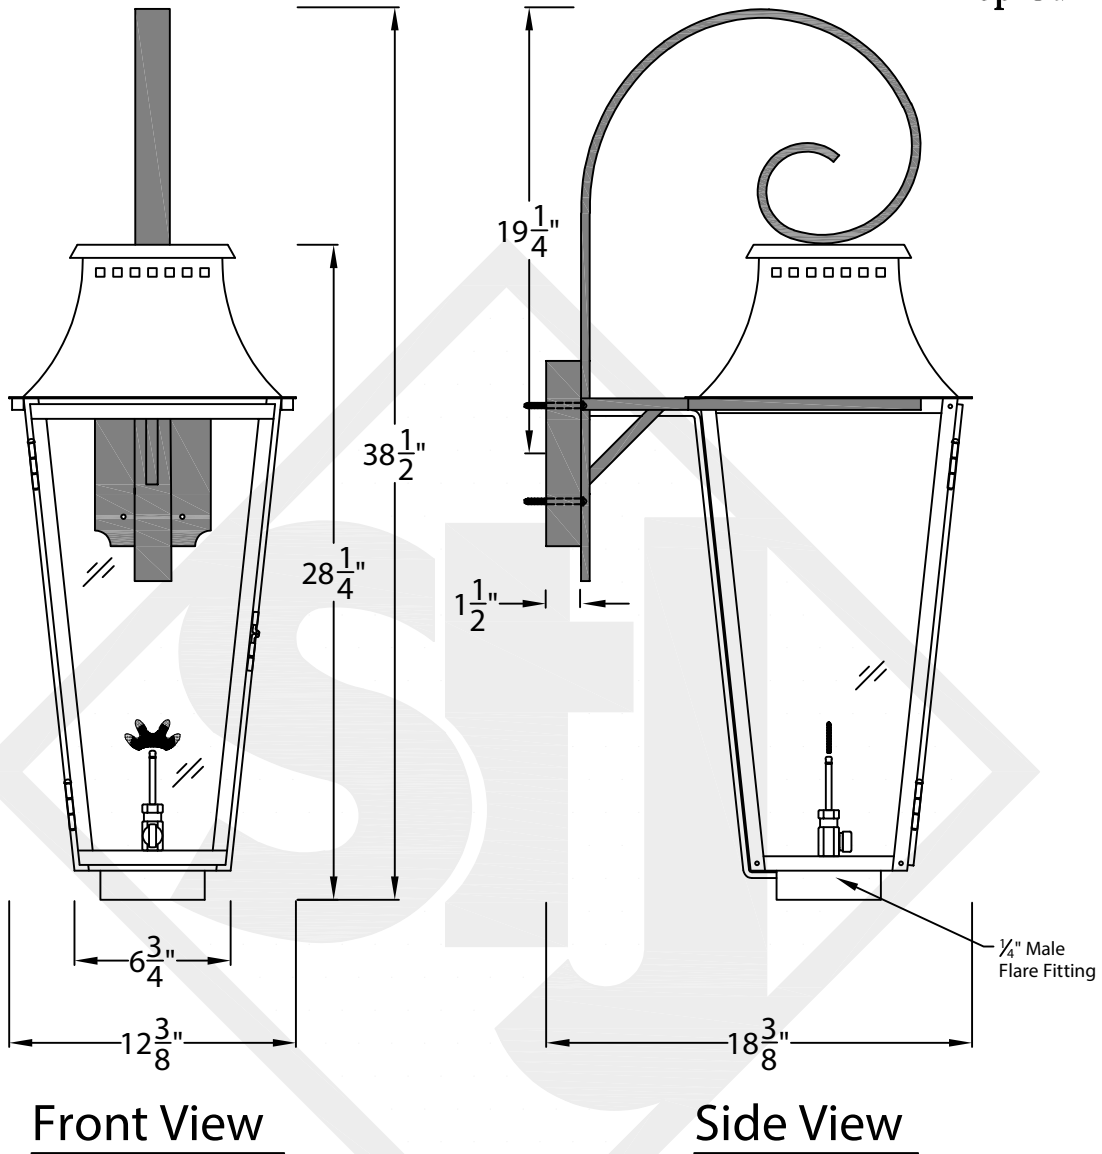

WOOD DALE MINI DECORATIVE STEEL WALL MOUNT

Comes standard w/
Top Curl

St. James
LIGHTING

SCALE: N.T.S.	DRAFT: Y. McCullough
FILE: WOOMINI	APP'D: J. Ragan
JOB: X	DATE: 3/20/25

Lights are handcrafted.
Dimensions may vary by 1/4"

UL Certified
Candelabra- Max 60 Watt Bulb
Edison- Max 660 Watt Bulb

Mini not Available in Gas

WOOD DALE SMALL DECORATIVE STEEL WALL MOUNT

Comes standard w/
Top Curl

Front View

Side View

Backplate

St. James
LIGHTING

Comes standard w/
Top Curl

Front View

Side View

Backplate

St. James
LIGHTING

SCALE: N.T.S.	DRAFT: Y. McCullough
FILE: WOOM	APP'D: J. Ragan
JOB: X	DATE: 3/20/25

Lights are handcrafted.
Dimensions may vary by 1/4"

Lights are handcrafted.
Dimensions may vary by 1/4"

B.T.U. Rating
Natural Gas: 2730 B.T.U.
Propane: 2080 B.T.U.

WOOD DALE GRANDE DECORATIVE STEEL WALL MOUNT

Comes standard
w/ Top Curl

Front View

Side View

Backplate