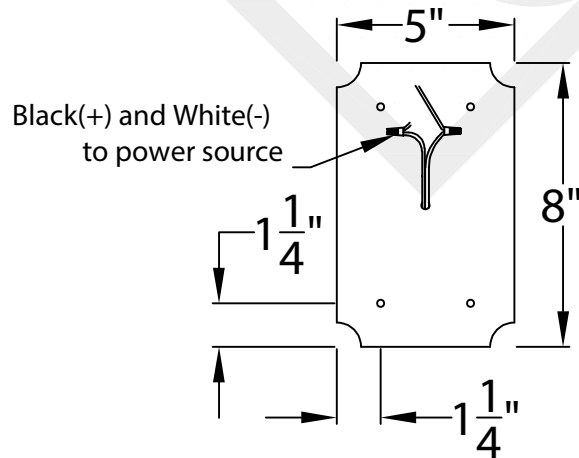

WOOD DALE MINI DECORATIVE STEEL WALL MOUNT

Comes standard w/
Top Curl

St. James
LIGHTING

SCALE: N.T.S.	DRAFT: Y. McCullough
FILE: WOOMINI	APP'D: J. Ragan
JOB: X	DATE: 3/20/25

Lights are handcrafted.
Dimensions may vary by 1/4"

UL Certified
Candelabra- Max 60 Watt Bulb
Edison- Max 660 Watt Bulb

Mini not Available in Gas

WOOD DALE SMALL DECORATIVE STEEL WALL MOUNT

Comes standard w/
Top Curl

Front View

Side View

Backplate

St. James
LIGHTING

Comes standard w/
Top Curl

Front View

Side View

Backplate

St. James
LIGHTING

SCALE: N.T.S.	DRAFT: Y. McCullough
FILE: WOOM	APP'D: J. Ragan
JOB: X	DATE: 3/20/25

Lights are handcrafted.
Dimensions may vary by 1/4"

Lights are handcrafted.
Dimensions may vary by 1/4"

B.T.U. Rating
Natural Gas: 2730 B.T.U.
Propane: 2080 B.T.U.

WOOD DALE GRANDE DECORATIVE STEEL WALL MOUNT

Comes standard
w/ Top Curl

Front View

Side View

Backplate