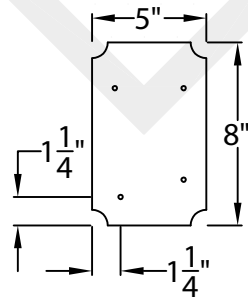

Comes standard w/
Top Curl

Front View

Side View

Backplate

St. James
LIGHTING

SCALE: N.T.S.	DRAFT: Y. McCullough
FILE: WOOM	APP'D: J. Ragan
JOB: X	DATE: 3/20/25

Lights are handcrafted.
Dimensions may vary by 1/4"

B.T.U. Rating
Natural Gas: 2730 B.T.U.
Propane: 2080 B.T.U.

WOOD DALE LARGE DECORATIVE STEEL WALL MOUNT

Comes standard w/
Top Curl

Front View

Side View

Backplate

St. James
LIGHTING

SCALE: N.T.S.	DRAFT: Y. McCullough
FILE: WOOL	APP'D: J. Ragan
JOB: X	DATE: 3/20/25

Lights are handcrafted.
Dimensions may vary by 1/4"

B.T.U. Rating
Natural Gas: 2730 B.T.U.
Propane: 2080 B.T.U.

WOOD DALE GRANDE DECORATIVE STEEL WALL MOUNT

Comes standard
w/ Top Curl

Front View

Side View

Backplate

St. James
LIGHTING

SCALE: N.T.S.	DRAFT: Y. McCullough
FILE: WOOG	APP'D: J. Ragan
JOB: X	DATE: 3/20/25

Lights are handcrafted.
Dimensions may vary by 1/4"

B.T.U. Rating
Natural Gas: 5460 B.T.U.
Propane: 4160 B.T.U.