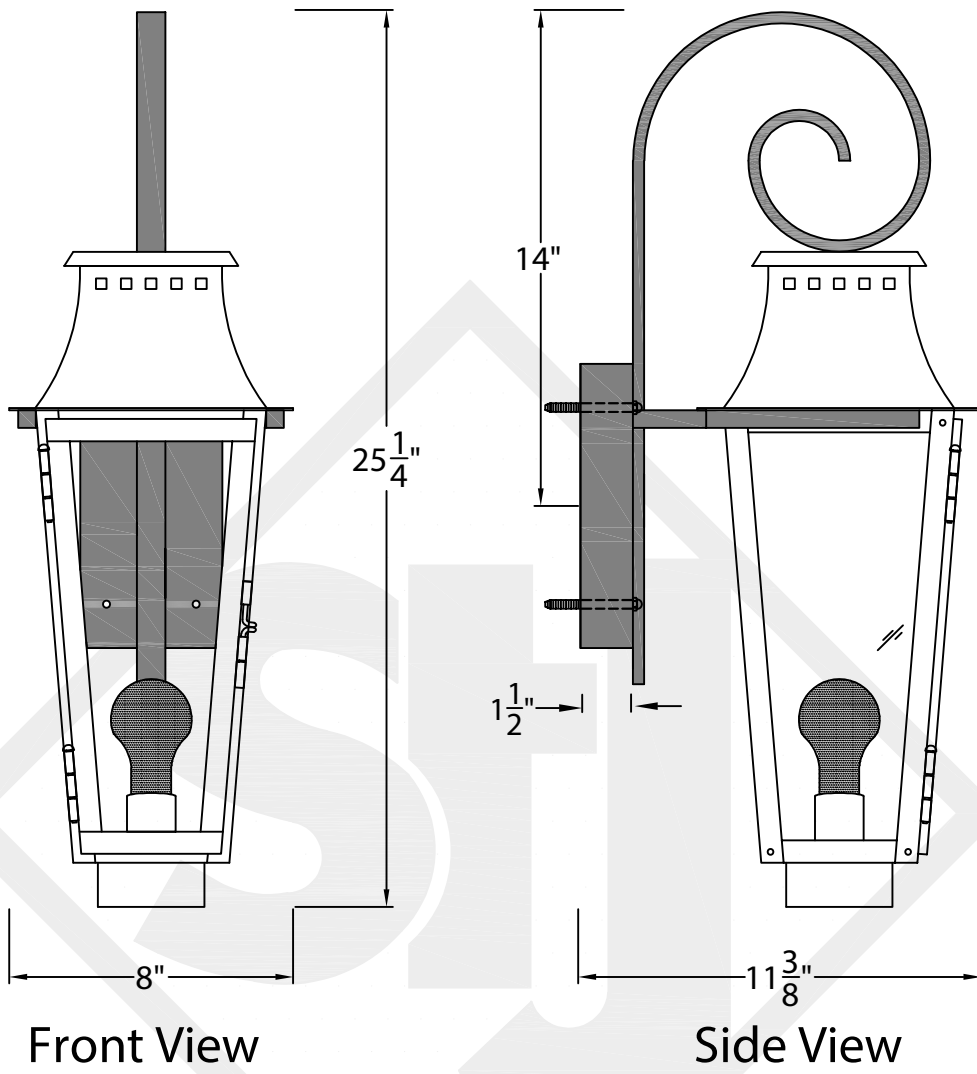

WOOD DALE MINI DECORATIVE STEEL WALL MOUNT

Comes standard w/
Top Curl

St. James
LIGHTING

SCALE: N.T.S.	DRAFT: Y. McCullough
FILE: WOOMINI	APP'D: J. Ragan
JOB: X	DATE: 3/20/25

Lights are handcrafted.
Dimensions may vary by 1/4"

UL Certified
Candelabra- Max 60 Watt Bulb
Edison- Max 660 Watt Bulb

Mini not Available in Gas

WOOD DALE SMALL DECORATIVE STEEL WALL MOUNT

Comes standard w/
Top Curl

Front View

Side View

Backplate

St. James
LIGHTING

Comes standard w/
Top Curl

Front View

Side View

Backplate

St. James
LIGHTING

SCALE: N.T.S.	DRAFT: Y. McCullough
FILE: WOOM	APP'D: J. Ragan
JOB: X	DATE: 3/20/25

Lights are handcrafted.
Dimensions may vary by 1/4"

Lights are handcrafted.
Dimensions may vary by 1/4"

B.T.U. Rating
Natural Gas: 2730 B.T.U.
Propane: 2080 B.T.U.

WOOD DALE GRANDE DECORATIVE STEEL WALL MOUNT

Comes standard
w/ Top Curl

Front View

Side View

Backplate