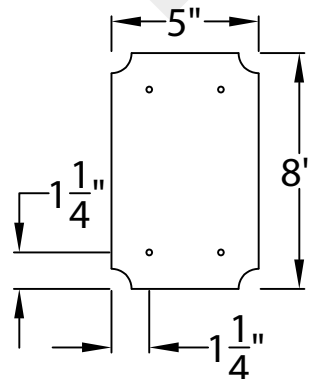

WOOD DALE MINI DECORATIVE STEEL WALL MOUNT

Comes standard w/
Top Curl

St. James
LIGHTING

SCALE: N.T.S.	DRAFT: Y. McCullough
FILE: WOOMINI	APP'D: J. Ragan
JOB: X	DATE: 3/20/25

Lights are handcrafted.
Dimensions may vary by 1/4"

UL Certified
Candelabra- Max 60 Watt Bulb
Edison- Max 660 Watt Bulb

Mini not Available in Gas

WOOD DALE SMALL DECORATIVE STEEL WALL MOUNT

Comes standard w/
Top Curl

Front View

Side View

Backplate

St. James
LIGHTING

SCALE: N.T.S.	DRAFT: Y. McCullough
FILE: WOOS	APP'D: J. Ragan
JOB: X	DATE: 3/20/25

Lights are handcrafted.
Dimensions may vary by 1/4"

B.T.U. Rating
Natural Gas: 2730 B.T.U.
Propane: 2080 B.T.U.

WOOD DALE MEDIUM DECORATIVE STEEL WALL MOUNT

Comes standard w/
Top Curl

Front View

Side View

Backplate

St. James
LIGHTING

SCALE: N.T.S.	DRAFT: Y. McCullough
FILE: WOOM	APP'D: J. Ragan
JOB: X	DATE: 3/20/25

Lights are handcrafted.
Dimensions may vary by 1/4"