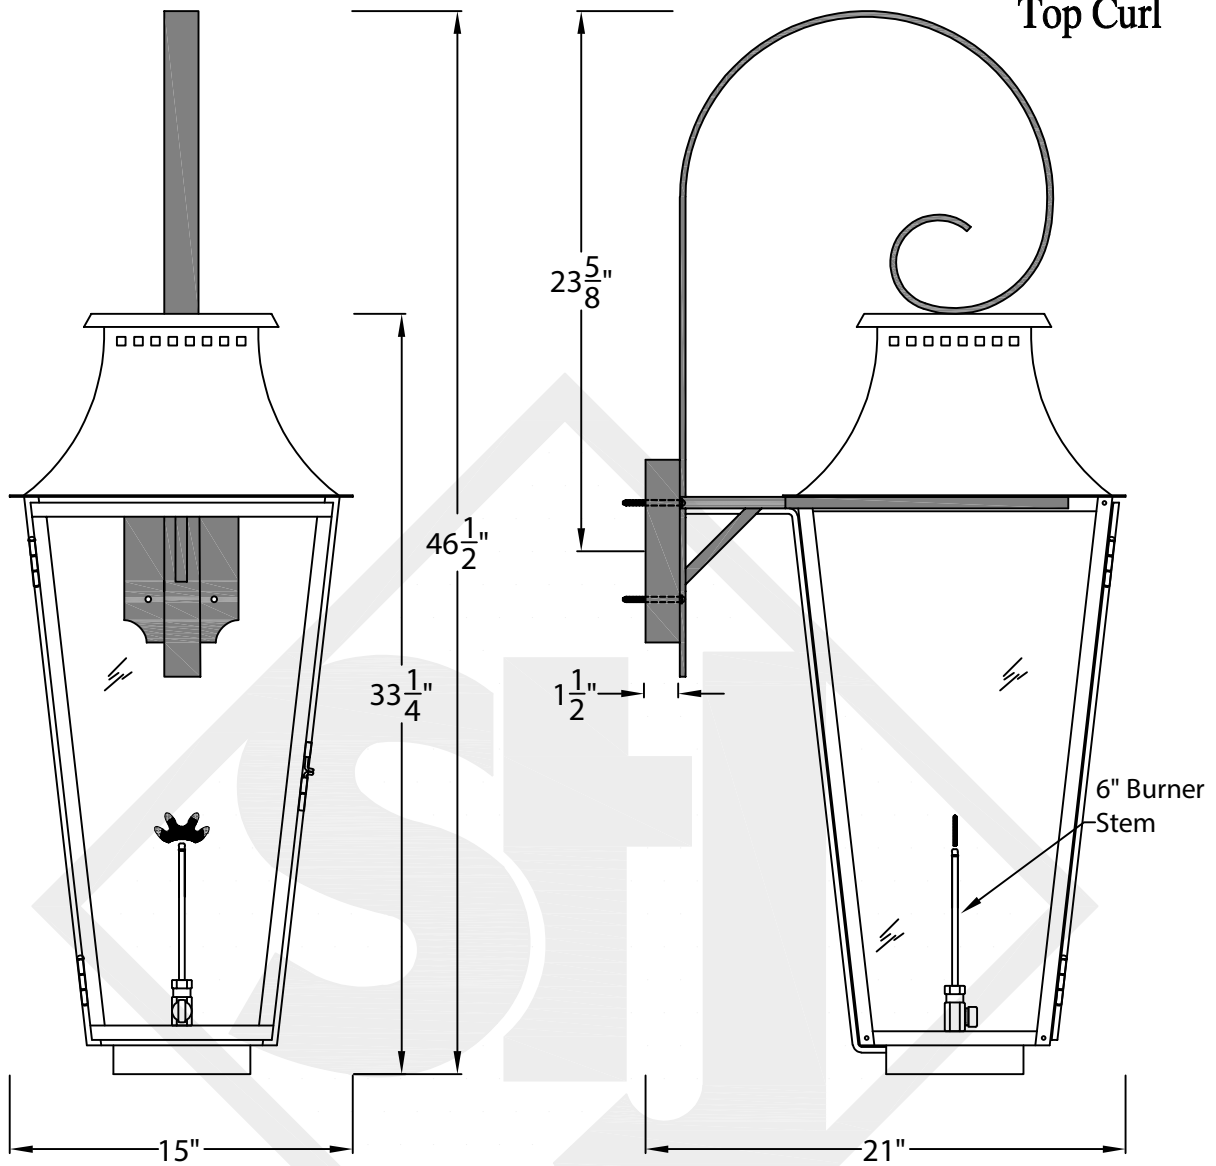

WOOD DALE LARGE DECORATIVE STEEL WALL MOUNT

Comes standard w/
Top Curl

Front View

Side View