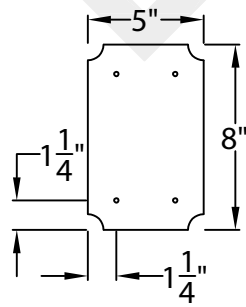

UL Certified
Candelabra- Max 60 Watt Bulb
Edison- Max 660 Watt Bulb

Mini not Available in Gas

WOOD DALE SMALL DECORATIVE STEEL WALL MOUNT

Comes standard w/
Top Curl

Front View

Side View

Backplate

St. James
LIGHTING

SCALE: N.T.S.	DRAFT: Y. McCullough
FILE: WOOS	APP'D: J. Ragan
JOB: X	DATE: 3/20/25

Lights are handcrafted.
Dimensions may vary by 1/4"

B.T.U. Rating
Natural Gas: 2730 B.T.U.
Propane: 2080 B.T.U.

WOOD DALE MEDIUM DECORATIVE STEEL WALL MOUNT

Comes standard w/
Top Curl

Front View

Side View

Backplate

St. James
LIGHTING

SCALE: N.T.S.	DRAFT: Y. McCullough
FILE: WOOM	APP'D: J. Ragan
JOB: X	DATE: 3/20/25

Lights are handcrafted.
Dimensions may vary by 1/4"

Lights are handcrafted.
Dimensions may vary by 1/4"

B.T.U. Rating
Natural Gas: 2730 B.T.U.
Propane: 2080 B.T.U.

WOOD DALE GRANDE DECORATIVE STEEL WALL MOUNT

Comes standard
w/ Top Curl

Front View

Side View

Backplate