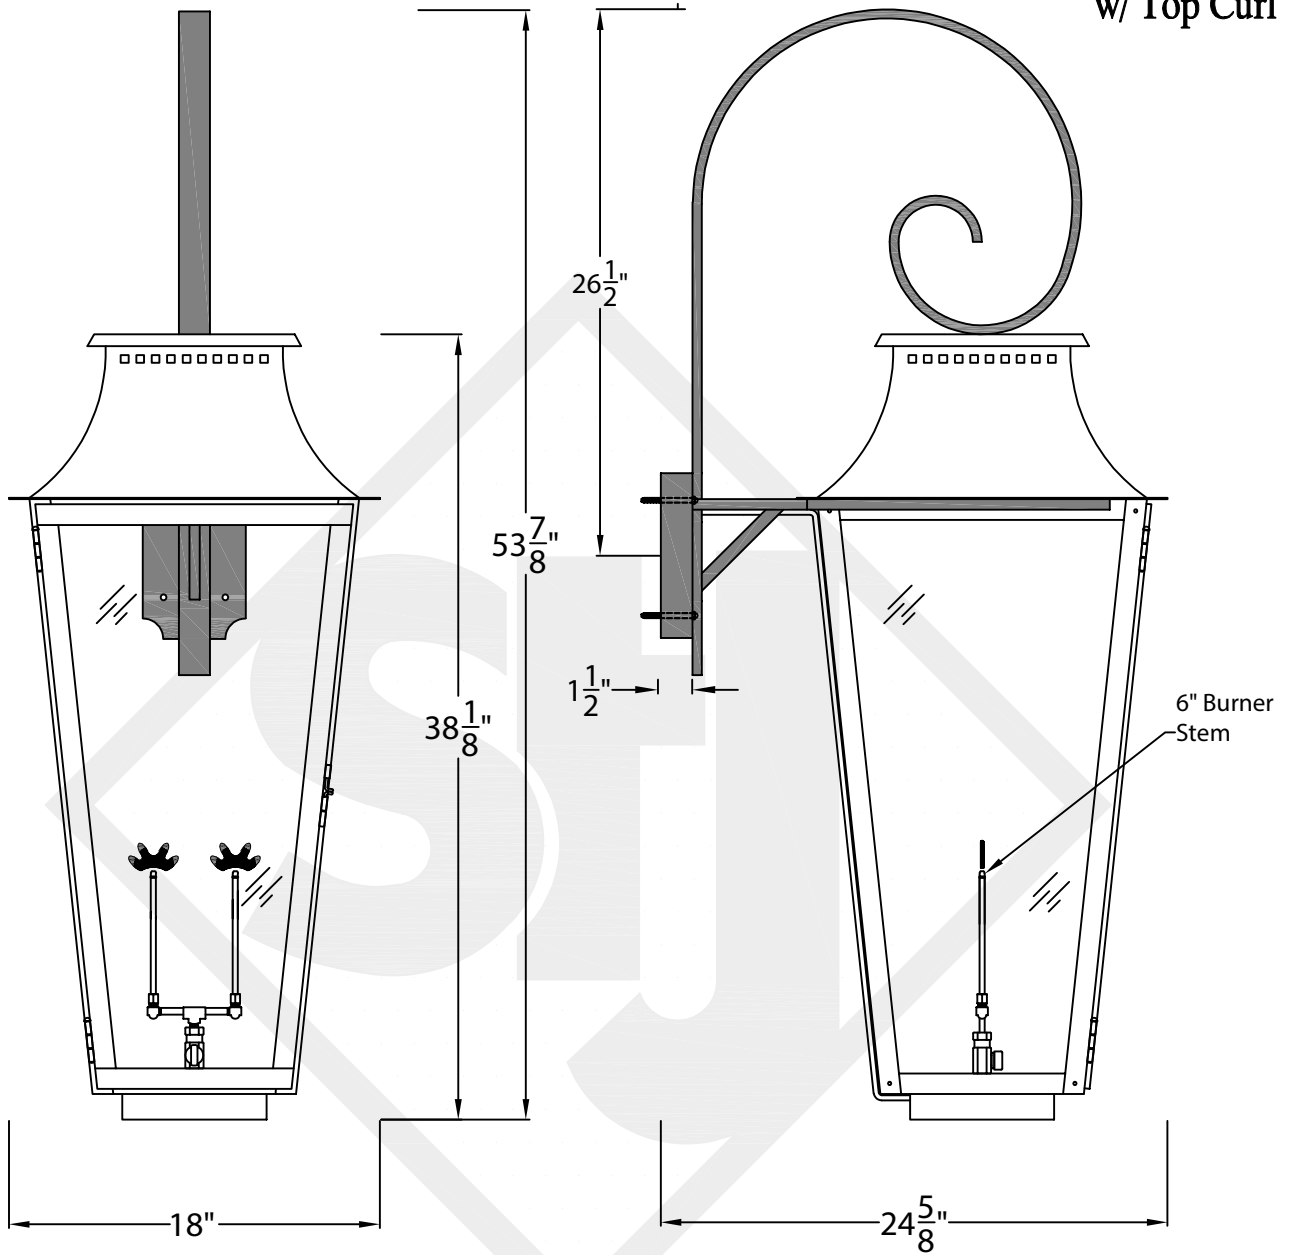

WOOD DALE MINI DECORATIVE STEEL WALL MOUNT

Comes standard w/
Top Curl

St. James
LIGHTING

SCALE: N.T.S.	DRAFT: Y. McCullough
FILE: WOOMINI	APP'D: J. Ragan
JOB: X	DATE: 3/20/25

Lights are handcrafted.
Dimensions may vary by 1/4"

Comes standard w/
Top Curl

Front View

Side View

Backplate

St. James
LIGHTING

SCALE: N.T.S.	DRAFT: Y. McCullough
FILE: WOOM	APP'D: J. Ragan
JOB: X	DATE: 3/20/25

Lights are handcrafted.
Dimensions may vary by 1/4"

B.T.U. Rating
Natural Gas: 2730 B.T.U.
Propane: 2080 B.T.U.

WOOD DALE LARGE DECORATIVE STEEL WALL MOUNT

Comes standard w/
Top Curl

Front View

Side View

Backplate

St. James
LIGHTING

SCALE: N.T.S.	DRAFT: Y. McCullough
FILE: WOOL	APP'D: J. Ragan
JOB: X	DATE: 3/20/25

Lights are handcrafted.
Dimensions may vary by 1/4"

B.T.U. Rating
Natural Gas: 2730 B.T.U.
Propane: 2080 B.T.U.

WOOD DALE GRANDE DECORATIVE STEEL WALL MOUNT

Comes standard
w/ Top Curl

Front View

Side View

Backplate