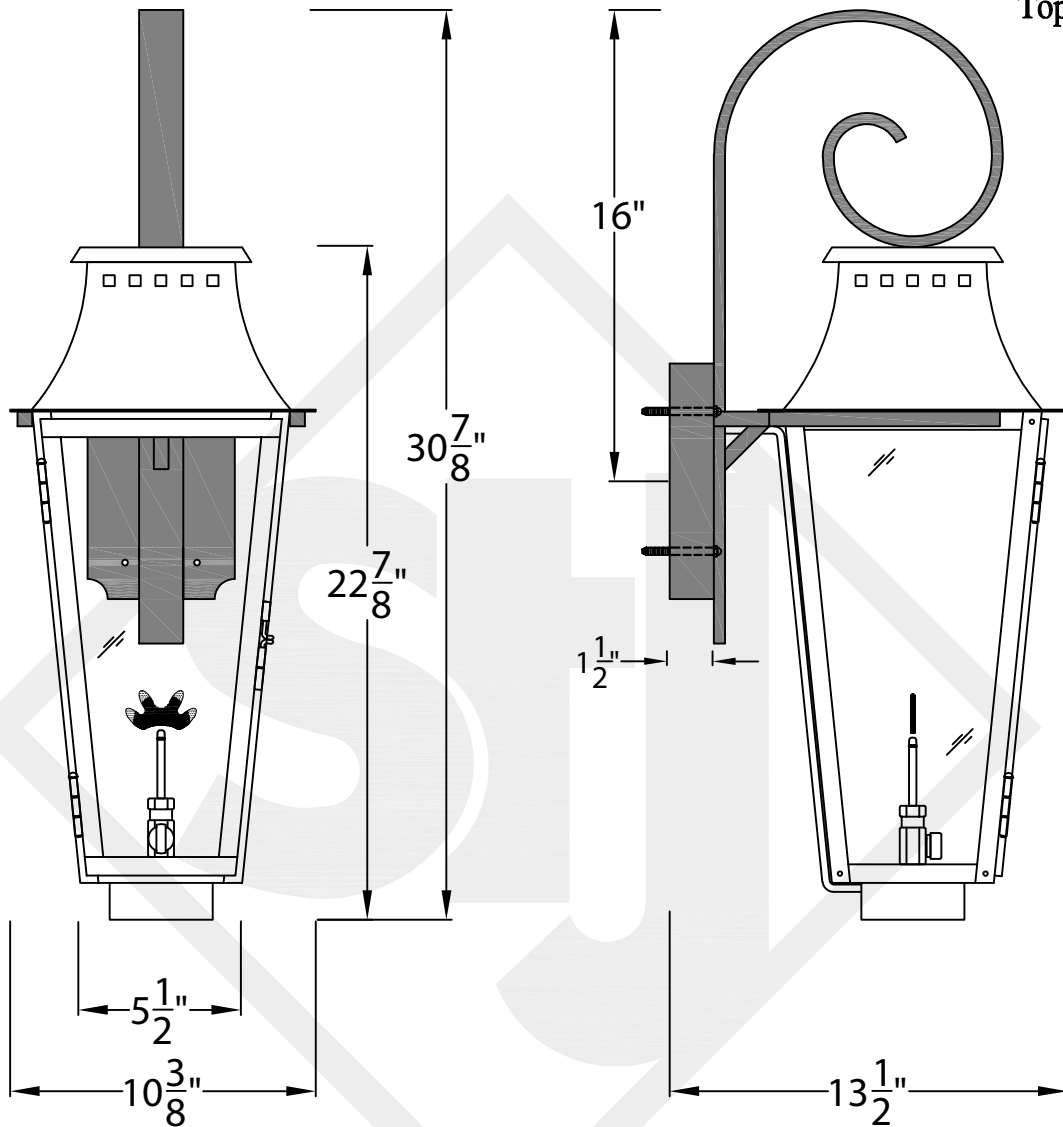

WOOD DALE MINI DECORATIVE STEEL WALL MOUNT

Comes standard w/
Top Curl

St. James
LIGHTING

SCALE: N.T.S.	DRAFT: Y. McCullough
FILE: WOOMINI	APP'D: J. Ragan
JOB: X	DATE: 3/20/25

Lights are handcrafted.
Dimensions may vary by 1/4"

UL Certified
Candelabra- Max 60 Watt Bulb
Edison- Max 660 Watt Bulb

Mini not Available in Gas

WOOD DALE SMALL DECORATIVE STEEL WALL MOUNT

Comes standard w/
Top Curl

Front View

Side View

Backplate

St. James
LIGHTING

Comes standard w/
Top Curl

Front View

Side View

Backplate

St. James
LIGHTING

SCALE: N.T.S.	DRAFT: Y. McCullough
FILE: WOOM	APP'D: J. Ragan
JOB: X	DATE: 3/20/25

Lights are handcrafted.
Dimensions may vary by 1/4"

Lights are handcrafted.
Dimensions may vary by 1/4"

B.T.U. Rating
Natural Gas: 2730 B.T.U.
Propane: 2080 B.T.U.

WOOD DALE GRANDE DECORATIVE STEEL WALL MOUNT

Comes standard
w/ Top Curl

Front View

Side View

Backplate