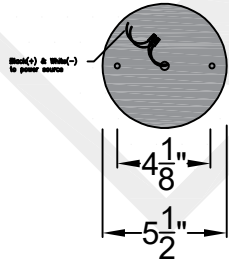

# LEXINGTON BARN LIGHT

Mounting Plate

 <b>St. James LIGHTING</b>	
SCALE: N.T.S.	DRAFT: T. Herring
FILE: BARN	APP'D: J. Rogan
JOB: X	DATE: 4-19-2023

Lights are handcrafted.  
Dimensions may vary by 1/4"

UL Certified  
Candelabra- Max 60 Watt Bulb  
Edison- Max 660 Watt Bulb