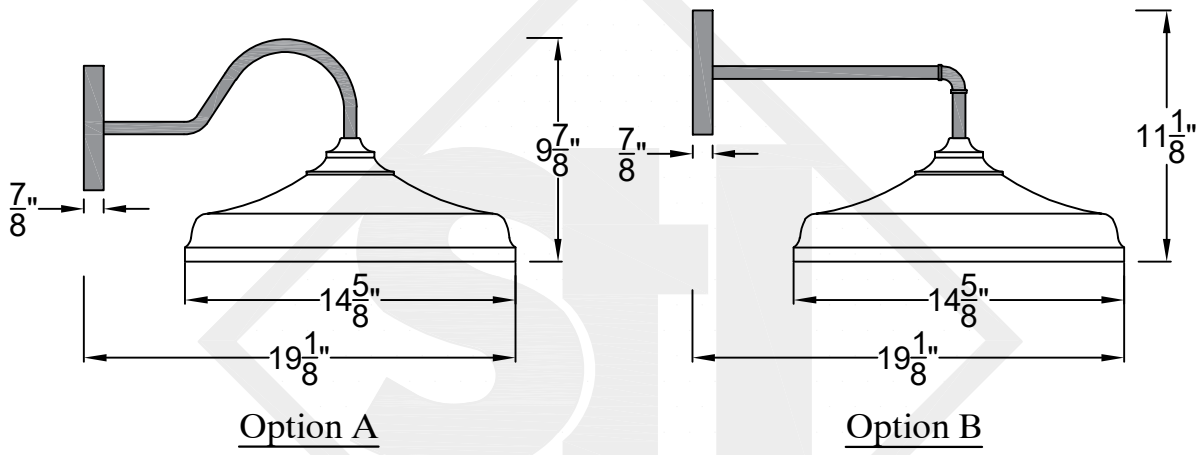

# LEXINGTON BARN LIGHT

Mounting Plate

 <b>St. James LIGHTING</b>	
SCALE: N.T.S.	DRAFT: T. Herring
FILE: BARN	APP'D: J. Rogan
JOB: X	DATE: 4-19-2023

Lights are handcrafted.  
Dimensions may vary by 1/4"

UL Certified  
Candelabra- Max 60 Watt Bulb  
Edison- Max 660 Watt Bulb